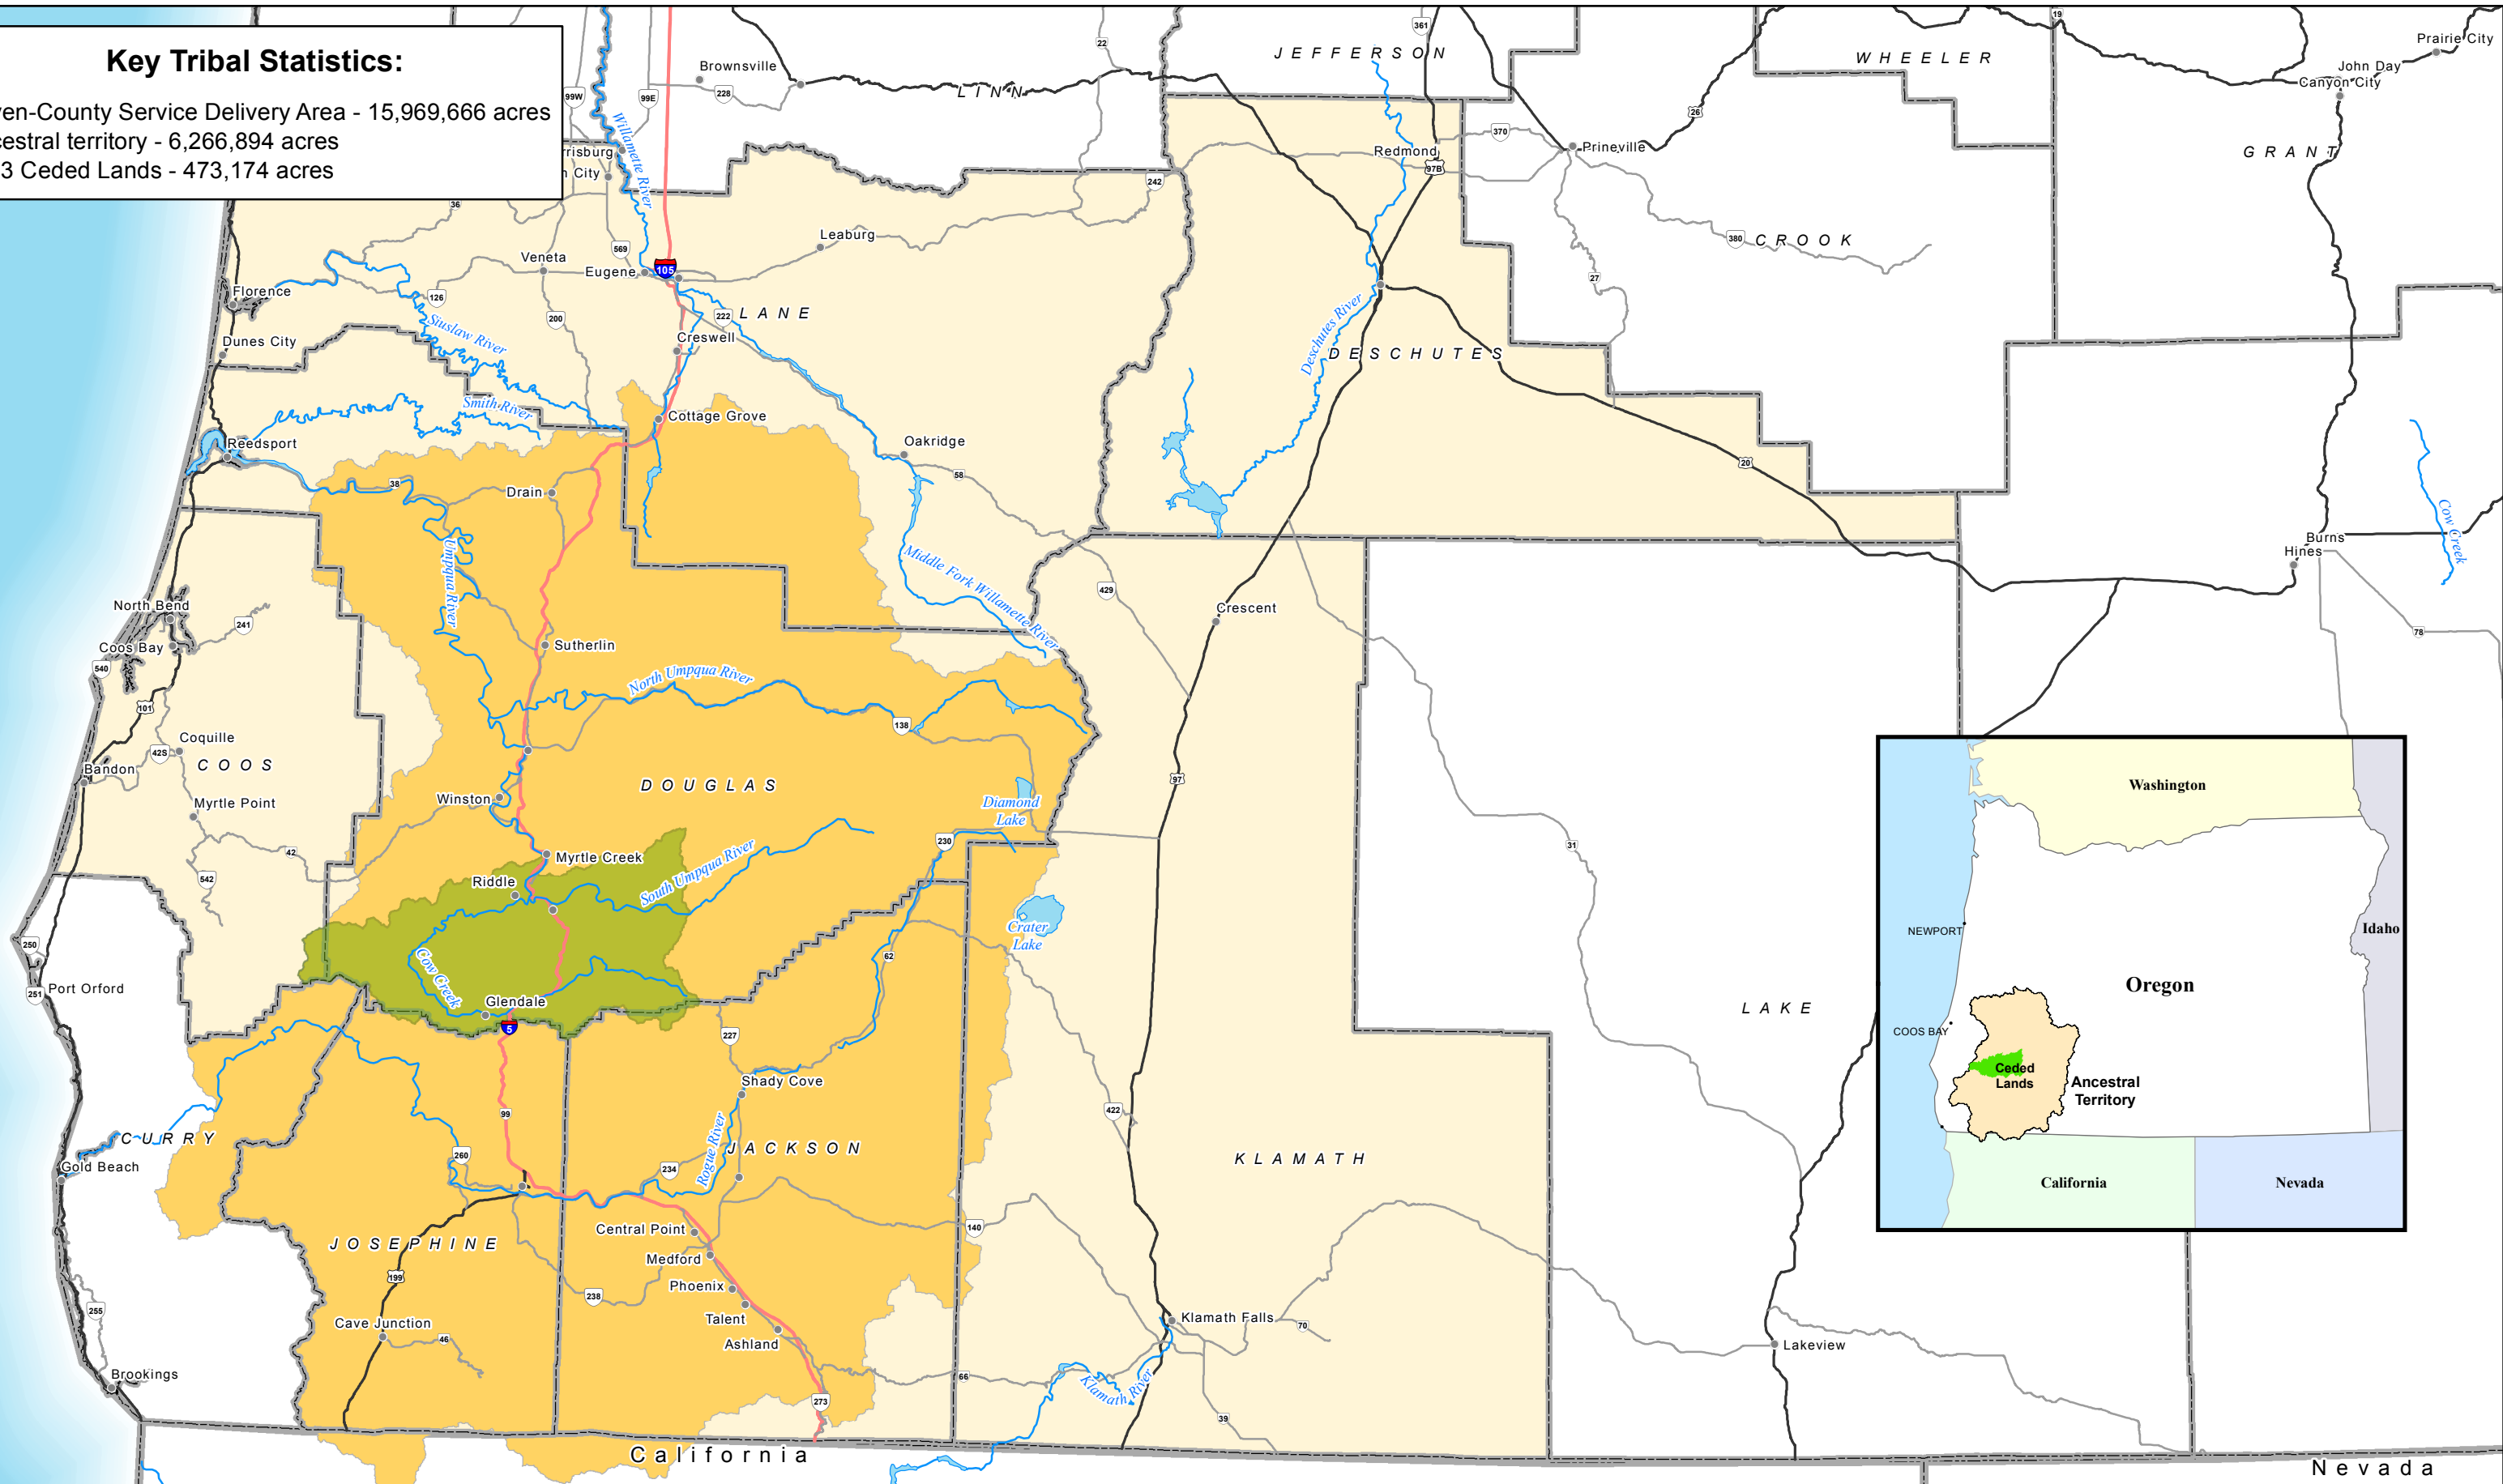

Key Tribal Statistics:

Seven-County Service Delivery Area - 15,969,666 acres
Ancestral territory - 6,266,894 acres
1853 Ceded Lands - 473,174 acres

Cow Creek Umpqua Tribe Ancestral Territory

April 1, 2013

- Ancestral Territory
- Seven-County Service Delivery Area
- Counties
- 1853 Ceded Lands